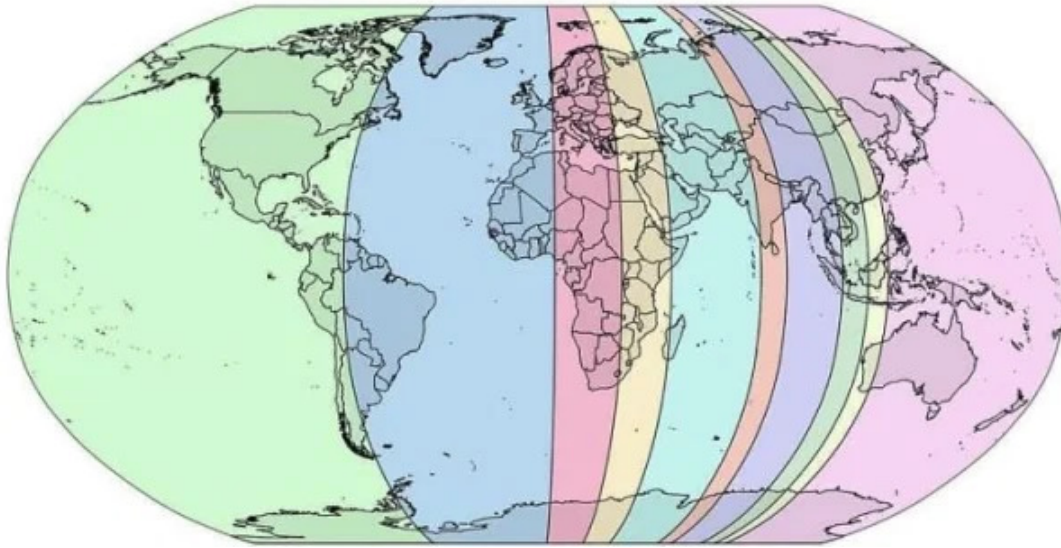

Fw: Fascinating Maps - FFT

From: Gary Oing (gmo4321@yahoo.com)

To: gmo4321@yahoo.com

Date: Sunday, January 24, 2021, 12:21 PM PST

Food For Thought...

Subject: Fascinating Maps

Size Comparison Between Australia And The United States

Blue States Each Have A Smaller Population Than Los Angeles County

Each section contains 10% of the world's population.

The Red And Orange Sections Have Equal Populations

All The Nations That Have To Be Combined To Be Equal To Brazil's Annual Homicides

These Two Areas Of Africa Have Roughly Equal Populations

You Can Fit The Entirety Of Poland Into Texas And Still Be Able To Drive Around It

Every State Ranked By Healthiness

Japan, How Big It Is In Reality?