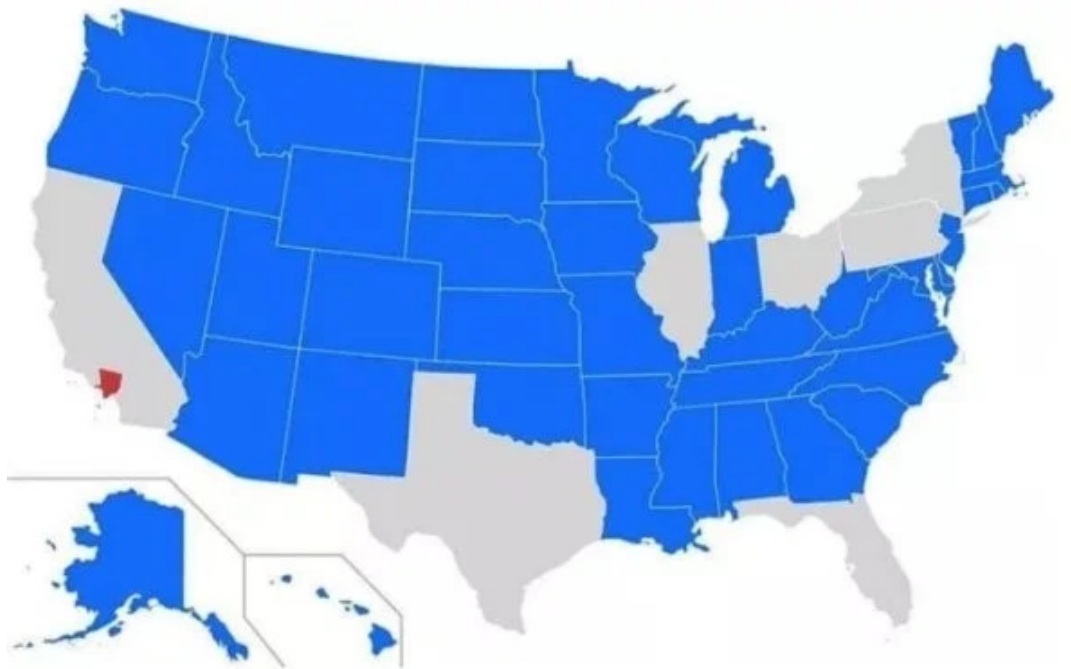

Fw: Fascinating Maps - FFT

From: Gary Oing (gmo4321@yahoo.com)

To: gmo4321@yahoo.com

Date: Sunday, January 24, 2021, 12:21 PM PST

Food For Thought...

Subject: Fascinating Maps

Size Comparison Between Australia And The United States

Blue States Each Have A Smaller Population Than Los Angeles County

Each section contains 10% of the world's population.

The Red And Orange Sections Have Equal Populations

All The Nations That Have To Be Combined To Be Equal To Brazil's Annual Homicides

These Two Areas Of Africa Have Roughly Equal Populations

You Can Fit The Entirety Of Poland Into Texas And Still Be Able To Drive Around It

Every State Ranked By Healthiness

Japan, How Big It Is In Reality?